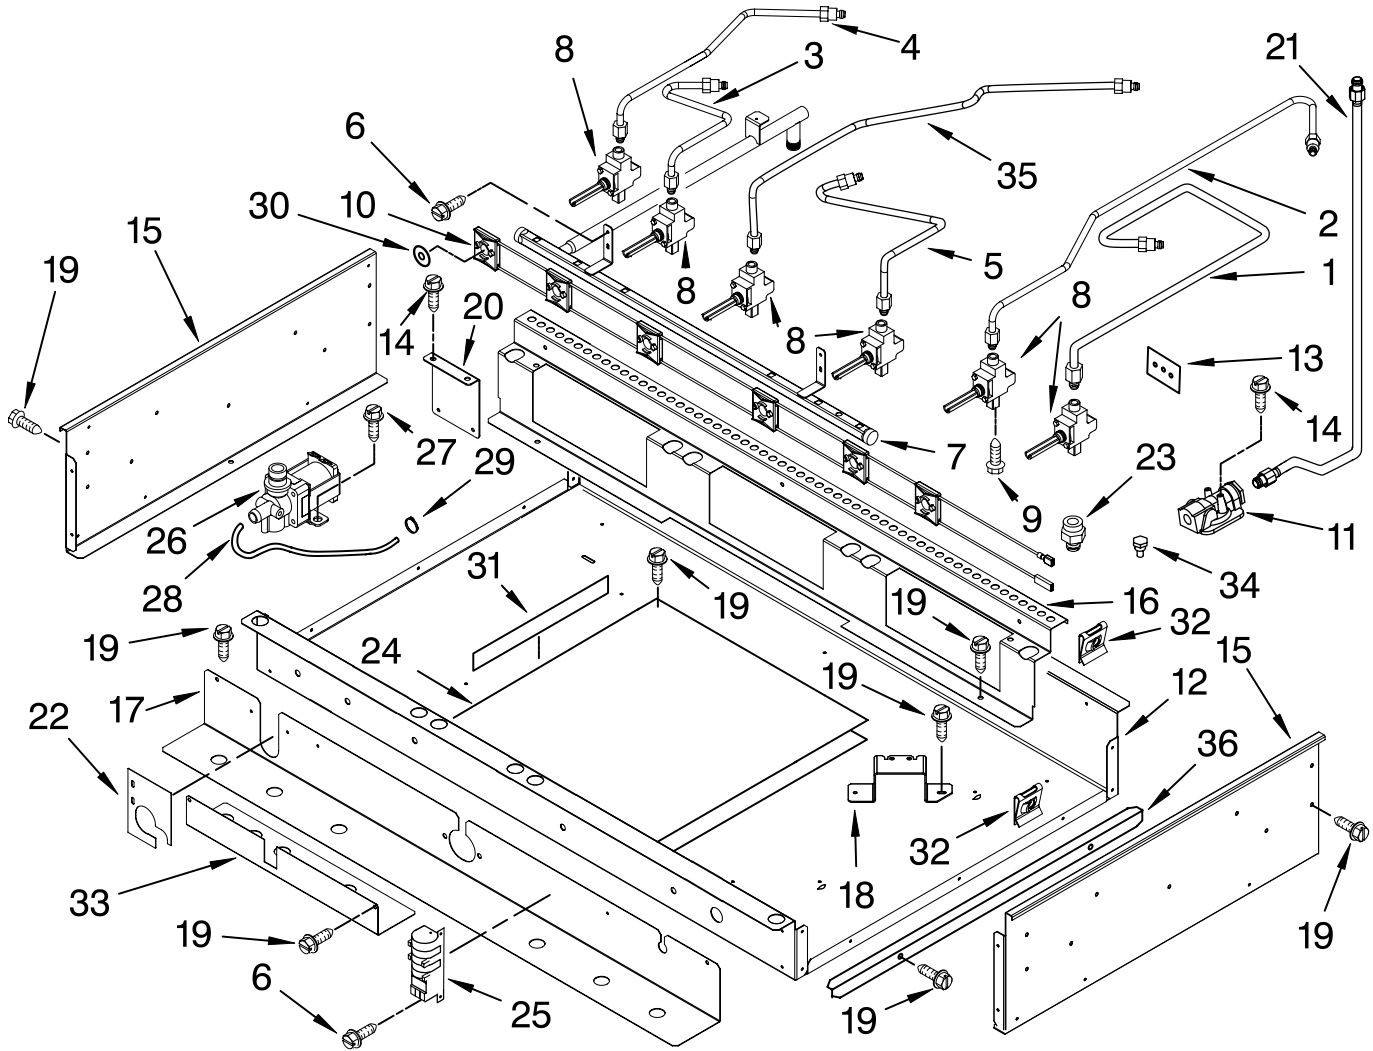

BURNER BOX AND MANIFOLD PARTS

For Model: KDRP767RSS00

(Stainless Steel)

Illus. No.	Part No.	DESCRIPTION
1	8300231	Tubing, Gas Burner – RF
2	8300230	Tubing, Gas Burner – RR
3	8300187	Tubing, Gas Burner – LF
4	8300188	Tubing, Gas Burner – LR
5	8300229	Tubing, Gas Burner – CF
6	3400843	Screw, 8–18 x 3/8
7	4457248	Manifold
8	4456818	Valve, Burner Turbi (4) (Bronze)
	4456816	Small (2) (Red)
9	8523704	Bolt, Gas Valve (6)
10	4456903	Burner Switch & Harness Assembly

Illus. No.	Part No.	DESCRIPTION
11	9759091	Pressure Regulator
12	9762135	Box, Burner
13	3192439	Seal, Switch
14	4449809	Screw, 8–18 x 3/8
15	8285607	Right Side
	8285606	Left Side
16	9759140	Support, Rear
17	9758987	Support, Cooktop
18	3192811	Bracket, Burner
19	3177991	Screw, 8–18 x 1/4
20	9758964	Bracket, Valve
21	8301252	Tube, Manifold
22	9762133	Cover, Manifold
23	4453116	1/2" Male
	4453115	1/2" Female

Illus. No.	Part No.	DESCRIPTION
24	8284964	Cover, Burner Box
25	8522427	Module, Spark
26	9761102	Valve, Overflow
27	3196184	Screw, 8–32
28	9761150	Hose (White) (Valve to Resrv'r)
29	9761147	Clamp
30	3191387	Seal, Switch
31	4453191	Seal, Panel
32	4167077	Nut (2)
33	8300216	Bracket, Panel Support
34	8284796	Plug, Manifold
35	8300232	Tubing, Gas Burner – CR
36	4454974	Rail, Support

FOR ORDERING INFORMATION REFER TO PARTS PRICE LIST